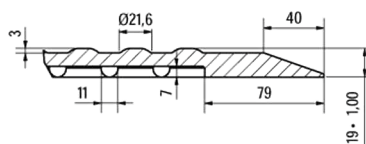

Mat with bubble-top for damp workstations