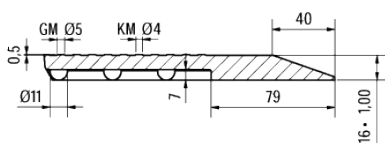

*Tolerances according to DIN ISO 3302-1M3

- Its biocidal finish makes it particularly suitable for use in hygiene-sensitive areas such as canteen kitchens, butcher's shops and abattoirs
- ERGOLASTEC clean provides high skid-resistant even on soiled surfaces
- Bevelled outside edges for reduced risk of stumbling
- Mat stays in place on the floor, its own weight preventing it from slipping when laid loosely in isolation
- Very firm and sturdy making it suitable as a base when using transportation equipment
- Available in attractive grey tone
- ERGOLASTEC clean is made of biocidal rubber-compound according to the hygenic specifications and prevent from bacterium- and fungal-formation
- This mat is due to the choce of high quality material comperatively odour less and therefore good applicable at indoor- areas
- Cleaning of mat and floor facilitated by simple removal of mat

ergolastec clean_dry

ergolastec clean_wet