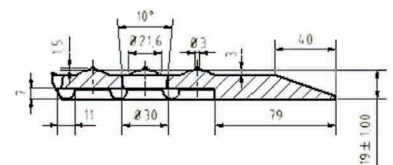

## THE HYGENIC MAT

basic data	clean_dry	clean_wet	clean_drain
Upper surface	flat structure	bubble-top	bubble-top with drains
Bottom side	dämping hemisphere	dämping hemisphere	dämping hemisphere
Outer edge	20° bevelled	20° bevelled	20° bevelled
Lenght/width/thickness	1350 x 1000 x 16 mm*	1350 x 1000 x 19 mm*	1350 x 1000 x 19 mm*
Weight	17,5 ± 1 kg	18 ± 1 kg	16,5 ± 1 kg
Hardness	63 ± 4 Shore A	63 ± 4 Shore A	63 ± 4 Shore A
Temperatur resistance	- 35°C to + 95°C	- 35°C to + 95°C	- 35°C to + 95°C
Interlocking designs	Typ A to K	Typ A to K	Typ A to K
Material	EPDM	EPDM	EPDM
Colour	grey	grey	grey
Tear resistance	≥ 6 MPa	≥ 6 MPa	≥ 6 MPa
Elongation at break	≥ 500 %	≥ 500 %	≥ 500 %
Density	1,2 ± 0,2 g/cm³	1,2 ± 0,2 g/cm³	1,2 ± 0,2 g/cm³
Fire protection certivikation	equivalent to Dfl	equivalent to Dfl	equivalent to Dfl
Biocide properties	resistant to fungus and bacteria		

ergolastec clean\_dry

Mat with flat structure for dry workstations

ergolastec clean\_wet

Mat with bubble-top for damp workstations

ergolastec clean\_drain

Mat with bubble-top and drains for wet workstations