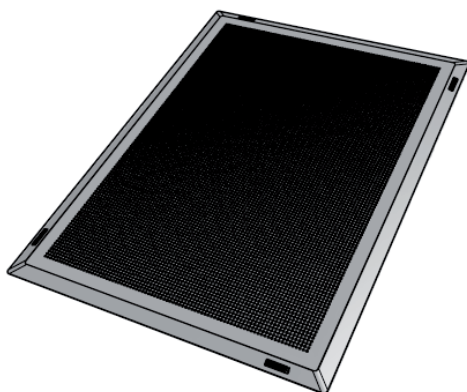

*Tolerances according to DIN ISO 3302-1M3

- Its biocidal finish makes it particularly suitable for use in hygiene-sensitive areas such as canteen kitchens, butcher's shops and abattoirs
- ERGOLASTEC clean provides high skid-resistant even on soiled surfaces
- Bevelled outside edges for reduced risk of stumbling
- Mat stays in place on the floor, its own weight preventing it from slipping when laid loosely in isolation
- Very firm and sturdy making it suitable as a base when using transportation equipment
- Available in attractive grey tone
- ERGOLASTEC clean is made of biocidal rubber-compound according to the hygenic specifications and prevent from bacterium- and fungal-formation
- This mat is due to the choce of high quality material comperatively odour less and therefore good applicable at indoor- areas
- Cleaning of mat and floor facilitated by simple removal of mat

Mat with flat structure for dry workstations

ergolastec clean_wet